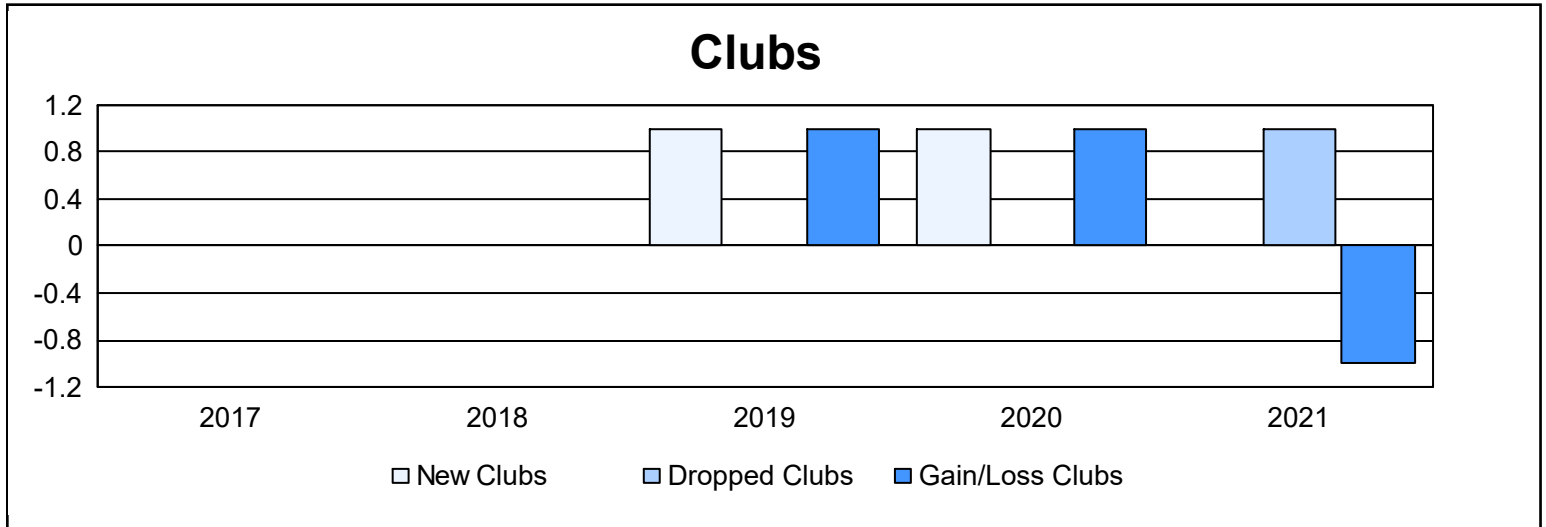

Year	New Clubs	Dropped Clubs	Gain/ Loss Clubs	New Members	Charter Members	Reinstate Members	Transfer Members	Total Member Added	Total Members Dropped	Gain/ Loss Members
2016-2017	0	0	0	96	0	6	5	107	123	-16
2017-2018	0	0	0	110	0	22	12	144	153	-9
2018-2019	1	0	1	100	21	8	16	145	198	-53
2019-2020	1	0	1	138	23	10	13	184	155	29
2020-2021	0	1	-1	51	0	13	5	69	140	-71
<b>Average</b>	<b>0</b>	<b>0</b>	<b>0</b>	<b>99</b>	<b>9</b>	<b>12</b>	<b>10</b>	<b>130</b>	<b>154</b>	<b>-24</b>

### Membership Composition June 2021 Cumulative