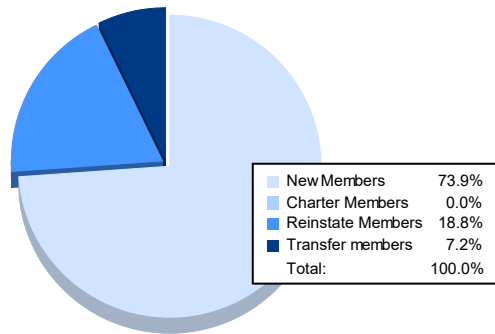

Year	New Clubs	Dropped Clubs	Gain/ Loss Clubs	New Members	Charter Members	Reinstate Members	Transfer Members	Total Member Added	Total Members Dropped	Gain/ Loss Members
2016-2017	0	0	0	96	0	6	5	107	123	-16
2017-2018	0	0	0	110	0	22	12	144	153	-9
2018-2019	1	0	1	100	21	8	16	145	198	-53
2019-2020	1	0	1	138	23	10	13	184	155	29
2020-2021	0	1	-1	51	0	13	5	69	140	-71
<b>Average</b>	<b>0</b>	<b>0</b>	<b>0</b>	<b>99</b>	<b>9</b>	<b>12</b>	<b>10</b>	<b>130</b>	<b>154</b>	<b>-24</b>

### Membership Composition June 2021 Cumulative