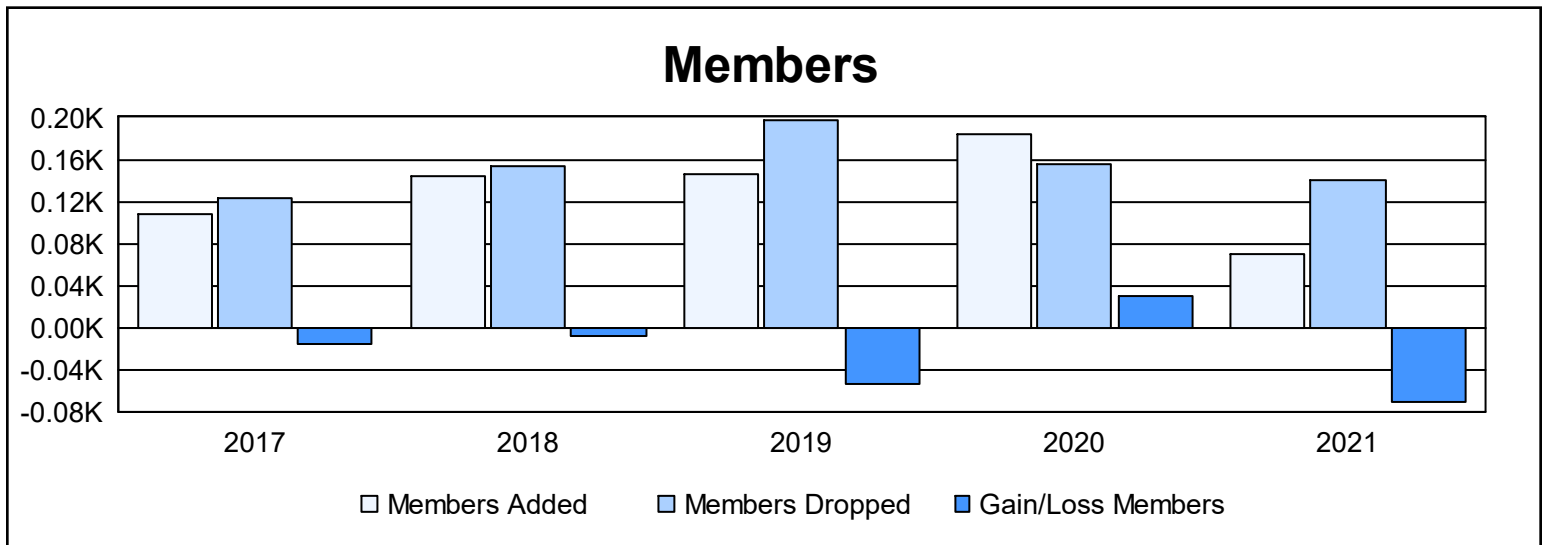

Year	New Clubs	Dropped Clubs	Gain/ Loss Clubs	New Members	Charter Members	Reinstate Members	Transfer Members	Total Member Added	Total Members Dropped	Gain/ Loss Members
2016-2017	0	0	0	96	0	6	5	107	123	-16
2017-2018	0	0	0	110	0	22	12	144	153	-9
2018-2019	1	0	1	100	21	8	16	145	198	-53
2019-2020	1	0	1	138	23	10	13	184	155	29
2020-2021	0	1	-1	51	0	13	5	69	140	-71
<b>Average</b>	<b>0</b>	<b>0</b>	<b>0</b>	<b>99</b>	<b>9</b>	<b>12</b>	<b>10</b>	<b>130</b>	<b>154</b>	<b>-24</b>

### Membership Composition June 2021 Cumulative